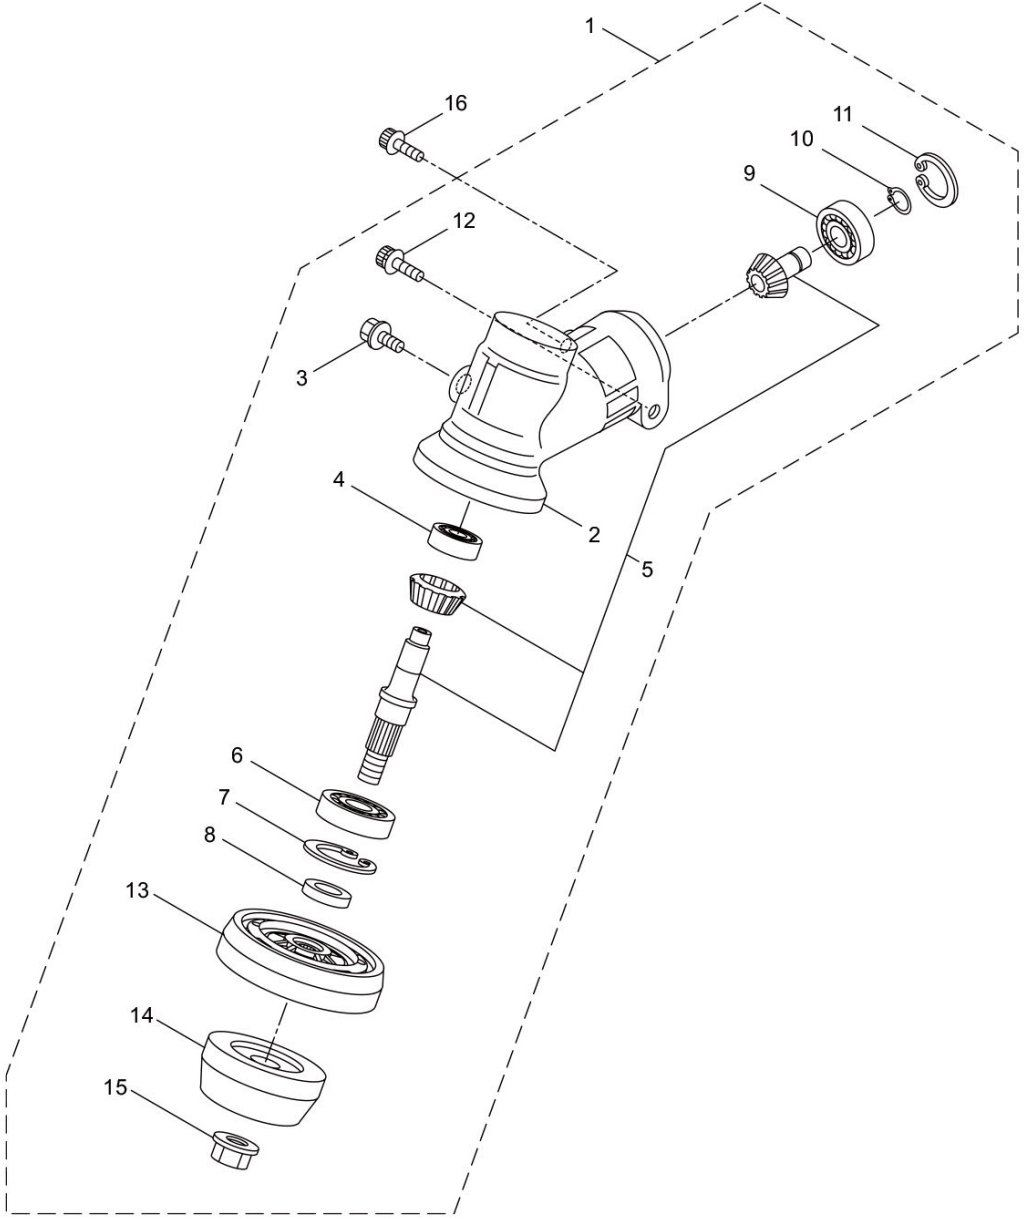

PARTS LIST

MX241E

CONTENTS

1. PARTS KIT.....	1
2. MAIN BODY	3
3. GEAR CASE.....	5
4. ENGINE	7
5. RECOIL STARTER.....	11
6. CARBURETOR, FUEL TANK	13
7. ACCESSORIES	15

2024. 12.

P/N 525692

MX241E
1. PARTS KIT

MX241E
2. MAIN BODY

Status	Position	Parts Number	Parts Name	Unit Quantity	Lot Order Quantity	Remarks	Maker code
	1	366282	MX241E	1			
	2	227923	DRIVE SHAFT	1			
	3	560386	OUTER TRANSMISSION	1			
	4	012382	SNAP RING	1	5	H36	
	5	560427	THROTTLE LEVER ASSY	1			
	6	215533	HANGING BRACKET ASSY	1		Incl.7	
	7	261762	SCREW	1	10	M5x14	
	8	560409	BRACKET	1		Incl.9-11	
	9	560410	BRACKET	1			
	10	271437	SCREW	2	5	M6x20	
	11	231704	WASHER	2		6x13xt1.0	
	12	561973		1		MX241E	
	13	562039		1		112dB	
	14	215501	LABEL	1			
	15	220533	SHOULDER STRAP ASSY	1		Incl.16	
	16	231657	HOOK	1			
	17	224324	LOOP HANDLE ASSY	1		Incl.18-21	
	18	222520	LOOP HANDLE	1			
	19	213171	HANDLE BRACKET RUBBER	1			
	20	215608	CAP SCREW	4	10	M5x30x16	
	21	081027	NUT	4	10	M5	
	22	560420	COVER	1			
	23	234999	EXTENSION	1			
	24	230747	CORD CUTTER	1			
	25	232689	SCREW	3	5	M5x16	

MX241E
3. GEAR CASE

Status	Position	Parts Number	Parts Name	Unit Quantity	Lot Order Quantity	Remarks	Maker code
	1	241689	GEAR CASE ASSY	1		Incl.2-15	
	2	226284	GEAR HOUSING	1			
	3	225897	BOLT	1	10	M6x8	
	4	226285	BEARING #626	1		#626	
	5	227108	GEAR SET	1			
	6	112184	BEARING 6000DDU	1		#6000DDU	
	7	054676	RING SNAP	1	5	#26	
	8	225898	WASHER	1		10x16xt2.6	
	9	226286	BEARING	1		#609ZZ	
	10	228477	C-SHAPED RING	1	5	#9	
	11	140270	C-SHAPED SNAP RING	1	5	#24	
	12	261246	CAP SCREW	1	10	M5x25	
	13	225891	BOSS ADAPTER	1			
	14	225892	BOSS B	1			
	15	225893	NUT	1	5	M8	
	16	261233	SCREW	1	10	M5x12	