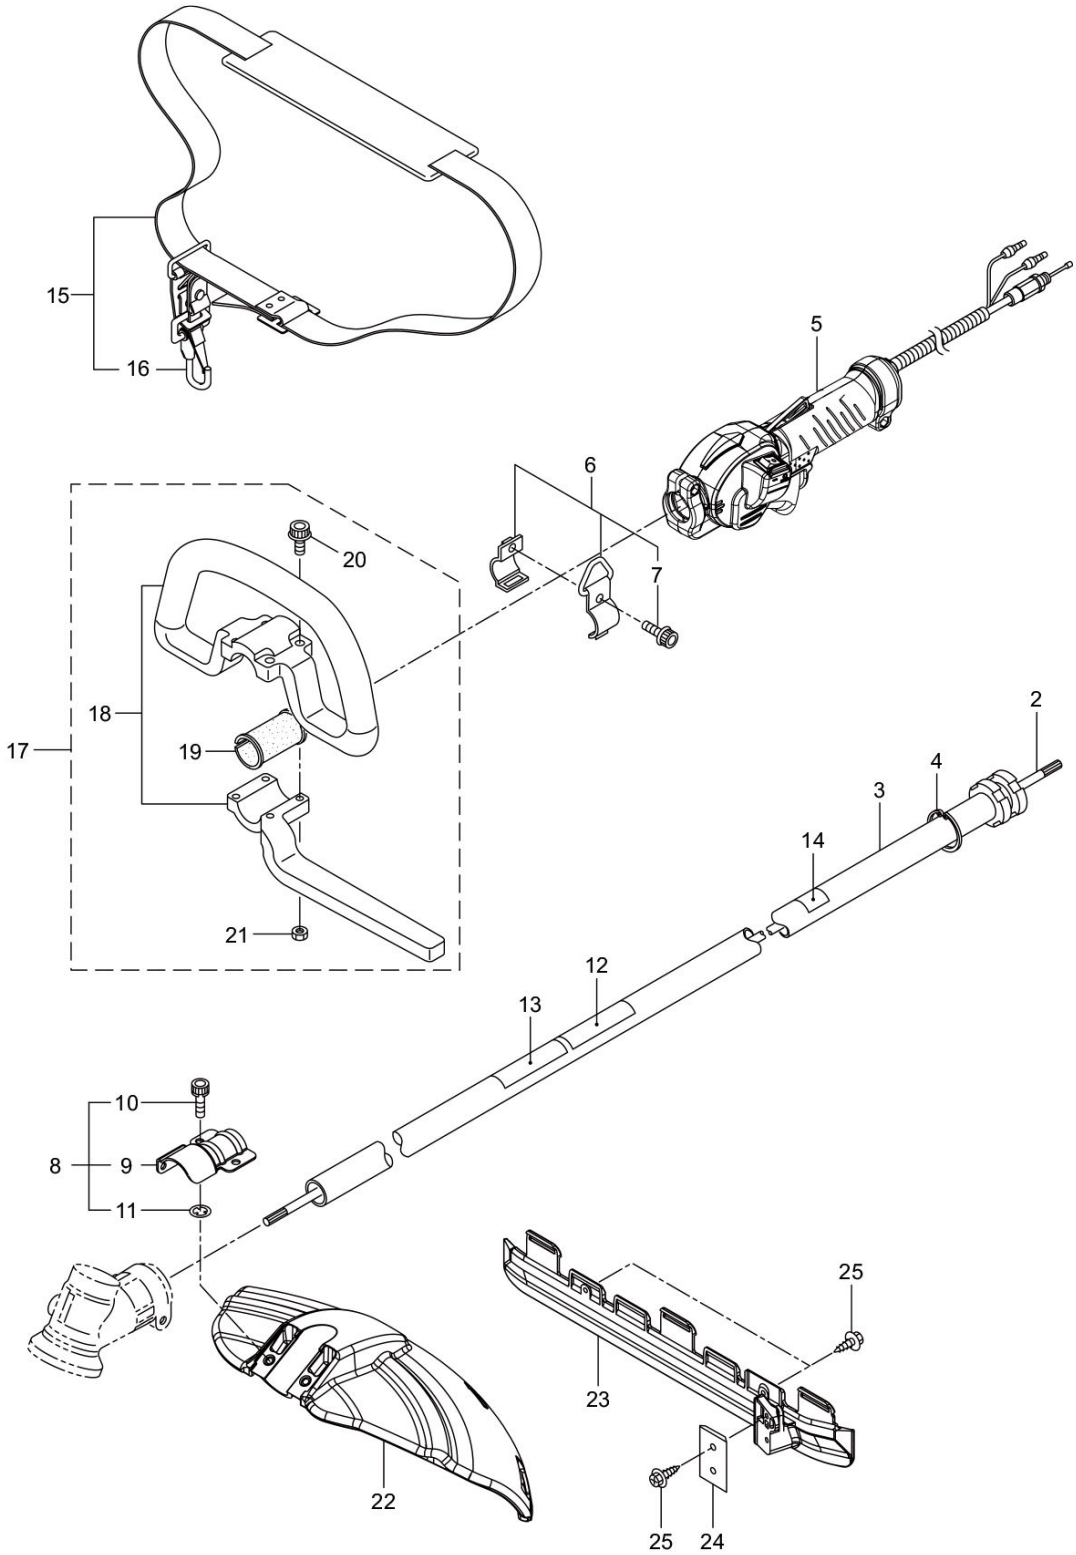

PARTS LIST

MX241E

CONTENTS

1. PARTS KIT.....	1
2. MAIN BODY	3
3. GEAR CASE.....	5
4. ENGINE	7
5. RECOIL STARTER.....	11
6. CARBURETOR, FUEL TANK	13
7. ACCESSORIES	15

2024. 12.

P/N 525692

MX241E
1. PARTS KIT

MX241E
2. MAIN BODY

Status	Position	Parts Number	Parts Name	Unit Quantity	Lot Order Quantity	Remarks	Maker code
	1	366282	MX241E	1			
	2	227923	DRIVE SHAFT	1			
	3	560386	OUTER TRANSMISSION	1			
	4	012382	SNAP RING	1	5	H36	
	5	560427	THROTTLE LEVER ASSY	1			
	6	215533	HANGING BRACKET ASSY	1		Incl.7	
	7	261762	SCREW	1	10	M5x14	
	8	560409	BRACKET	1		Incl.9-11	
	9	560410	BRACKET	1			
	10	271437	SCREW	2	5	M6x20	
	11	231704	WASHER	2		6x13xt1.0	
	12	561973		1		MX241E	
	13	562039		1		112dB	
	14	215501	LABEL	1			
	15	220533	SHOULDER STRAP ASSY	1		Incl.16	
	16	231657	HOOK	1			
	17	224324	LOOP HANDLE ASSY	1		Incl.18-21	
	18	222520	LOOP HANDLE	1			
	19	213171	HANDLE BRACKET RUBBER	1			
	20	215608	CAP SCREW	4	10	M5x30x16	
	21	081027	NUT	4	10	M5	
	22	560420	COVER	1			
	23	234999	EXTENSION	1			
	24	230747	CORD CUTTER	1			
	25	232689	SCREW	3	5	M5x16	

MX241E
3. GEAR CASE

Status	Position	Parts Number	Parts Name	Unit Quantity	Lot Order Quantity	Remarks	Maker code
	1	241689	GEAR CASE ASSY	1		Incl.2-15	
	2	226284	GEAR HOUSING	1			
	3	225897	BOLT	1	10	M6x8	
	4	226285	BEARING #626	1		#626	
	5	227108	GEAR SET	1			
	6	112184	BEARING 6000DDU	1		#6000DDU	
	7	054676	RING SNAP	1	5	#26	
	8	225898	WASHER	1		10x16xt2.6	
	9	226286	BEARING	1		#609ZZ	
	10	228477	C-SHAPED RING	1	5	#9	
	11	140270	C-SHAPED SNAP RING	1	5	#24	
	12	261246	CAP SCREW	1	10	M5x25	
	13	225891	BOSS ADAPTER	1			
	14	225892	BOSS B	1			
	15	225893	NUT	1	5	M8	
	16	261233	SCREW	1	10	M5x12	