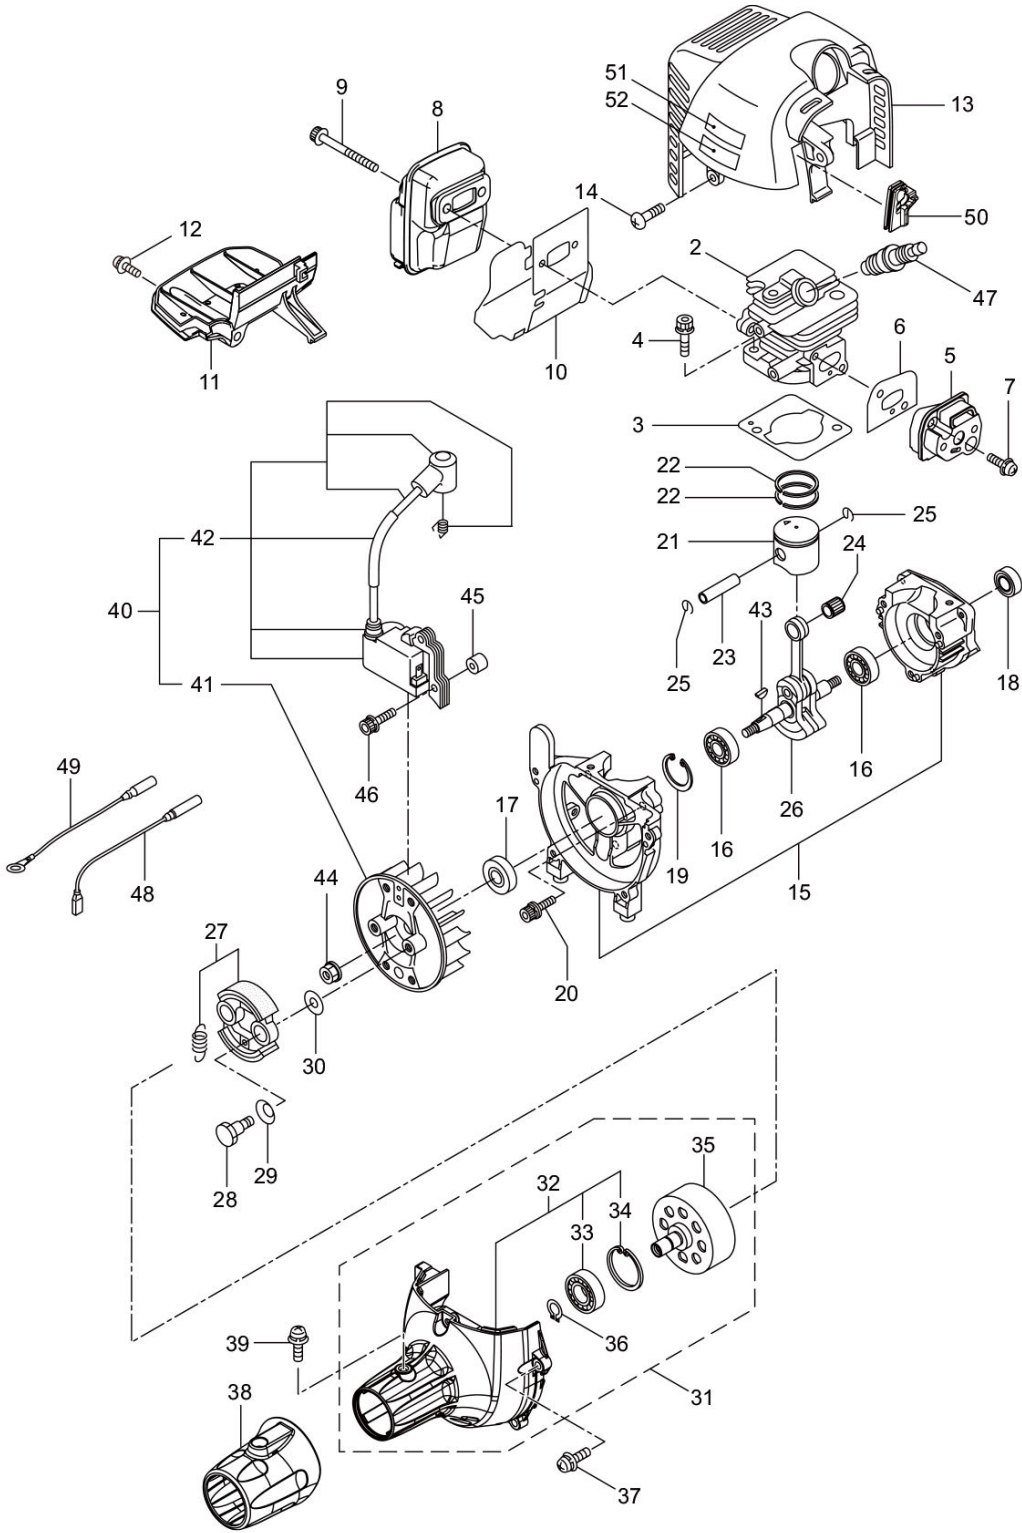

MX241E
4. ENGINE

Status	Position	Parts Number	Parts Name	Unit Quantity	Lot Order Quantity	Remarks		Maker code
	1	875853		1		EE232TH/05		
	2	278641	CYLINDER	1				
	3	289643	GASKET	1				
	4	267290	CAP SCREW	2	5	M5x20		
	5	272744	INSULATOR	1		New gasket required		
	6	267049	GASKET	1	5			
	7	269826	SCREW	2	10	M5x25		
	8	246656	MUFFLER ASSY	1				
	9	266402	CAP SCREW	2	5	M5x55		
	10	247073	GASKET	1				
	11	276868	UNDER COVER	1				
	12	269827	SCREW	1	5	M5x16		
	13	247226	TOP COVER COMP	1				
	14	246082	SCREW	1	10	M4x12		
△	15	273674	CRANKCASE	1				
	16	280488	BEARING 6001C3	2		6001 C3		
	17	261492	OIL SEAL	1		ISCD12287		
	18	261386	OIL SEAL	1		ISCD12227		
	19	055185	SNAP RING #28	1	5	H28		
	20	261612	CAP SCREW	3	10	M5x30		
	21	272204	PISTON	1				
	22	264891	PISTON RING	2		(2)required		
	23	261036	PISTON PIN	1				
	24	288520	NEEDLE BEARING	1				
	25	261576	CLIP PISTON	2				
	26	274146	CRANK SHAFT	1				
	27	280375	CLUTH ASSY	1				
	28	264505	BOLT	2				
	29	261777	WAVE WASHER	2	10			
	30	261189	WASHER	2	10	6x16.5xt1.2		
	31	246958	FAN COVER ASSY C	1		Incl.32-36		
	32	246959	FAN COVER ASSY	1		Incl.33,34		
	33	269124	BEARING	1		6200ZZ C3		
	34	013825	SNAP RING	1	5	#30		
	35	289727	CLUTCH DRUM	1				
	36	014210	SNAP RING	1	5	#10		
	37	269831	SCREW	4	5	M5x20		
	38	246930	PROTECTION COVER	1				
	39	269831	SCREW	1	5	M5x20		
	40	277796	MAGETO ASSY	1		Incl.41,42		
	41	277797	ROTOR	1