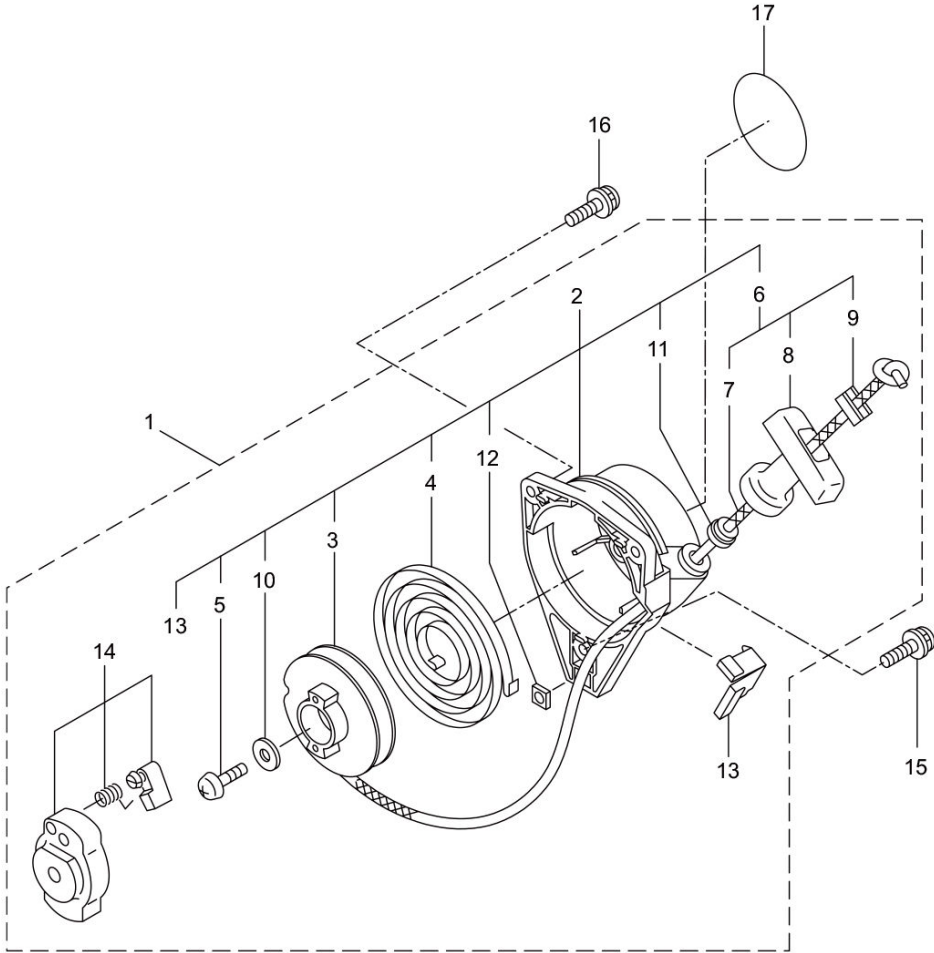

MX241E
5. RECOIL STARTER

Status	Position	Parts Number	Parts Name	Unit Quantity	Lot Order Quantity	Remarks		Maker code
△	1	563307	RECOIL STARTER ASSY	1		Incl.2-14		
	2	273093	STARTER ASSY	1		Incl.3-13		
	3	280492	REEL	1				
	4	287421	SPRING	1				
	5	280494	SCREW SET	1	5			
	6	280495	ROPE ASSY	1		Incl.7-9		
	7	283616	STARTER ROPE	1				
	8	280497	STARTER KNOB	1				
	9	280550	STOPPER	1				
	10	280547	WASHER	1	10			
	11	280548	COLLAR	1				
	12	269423	NUT	1	10			
	13	288500	PLATE	1				
	14	287399	STARTER PULLEY ASSY	1				
	15	269833	SCREW	1	5	M4x16		
	16	280489	SCREW	2	10	M4x20		
	17	563532	RECOIL LABEL	1		EE232