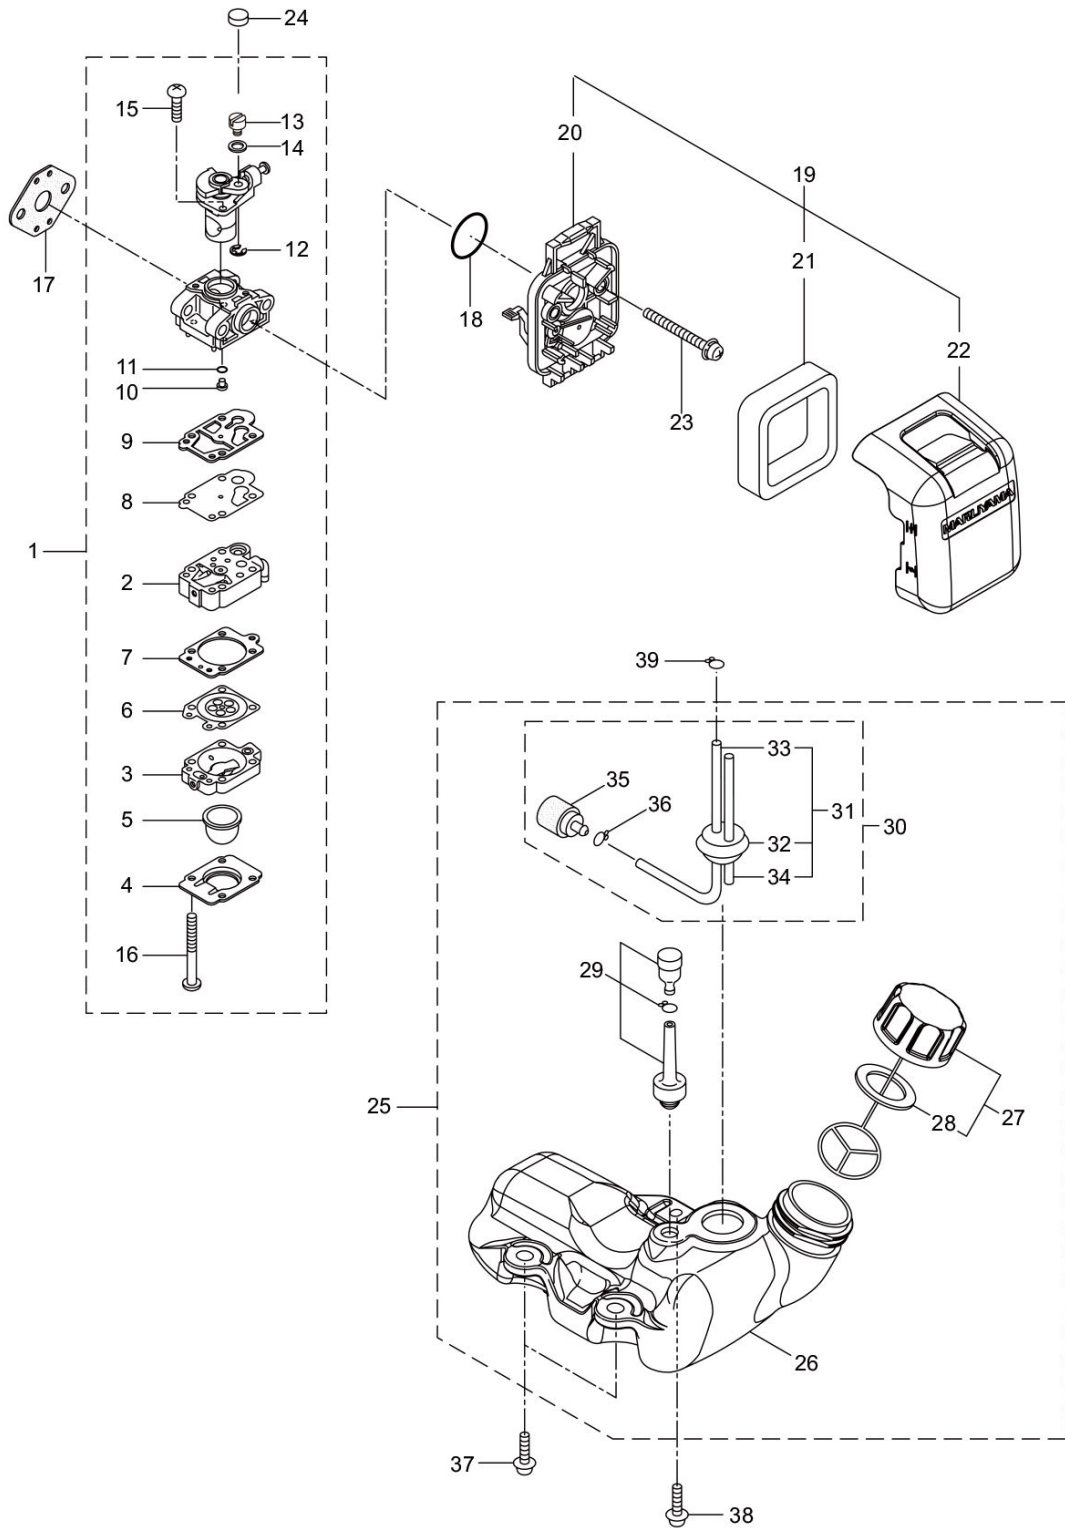

MX241E
6. CARBURETOR, FUEL TANK

Status	Position	Parts Number	Parts Name	Unit Quantity	Lot Order Quantity	Remarks	Maker code
	1	555924	CARBURETOR ASSY	1		Incl.2-16	
	2	279518	PUMP BODY	1			
	3	279525	PURGE BODY	1			
	4	279526		1			
	5	279527	PRIMER	1			
	6	279528	DIAPHRAGM	1			
	7	279529	GASKET	1			
	8	555910	DIAPHRAM	1			
	9	279535	DIAPHRAGM	1			
	10	555906		1			
	11	279534		1	5		
	12	279531		1			
	13	279532		1			
	14	279539		1	5		
	15	279537		2	5		
	16	279538		4	5		
	17	261864	GASKET	1	5		
	18	264691	O-RING	1	5		
	19	563411	CLEANER ASSY	1		Incl.20-22	
	20	266433	HOUSING ASSY	1			
	21	264695	FILTER	1			
	22	277553	CLEANER COVER	1			
	23	269834	SCREW	1	5		
	24	280020	CAP	1	5		
	25	273515	TANK ASSY	1		Incl.26-36	
	26	273516	FUEL TANK CAP ASSY	1			
	27	275306	FUEL TANK CAP ASSY	1		Incl.28	
	28	274875	PACKING	1			
	29	261696	BREATHER ASSY	1			
	30	265752	FUEL PIPE ASSY	1		Incl.31-36	
	31	264031	FUEL PIPE ASSY	1		Incl.32-34	
	32	288192	GROMMET	1			
	33	261690	FUEL PIPE	1		160L	
	34	288194	RETURN PIPE	1		3x6x85	
	35	277887	FILTER ASSY	1			
	36	261117	CLIP	1			
	37	269828	SCREW	2	5	M5x16	
	38	281208	SCREW	1	10	M5x16	
	39	261117	CLIP	1